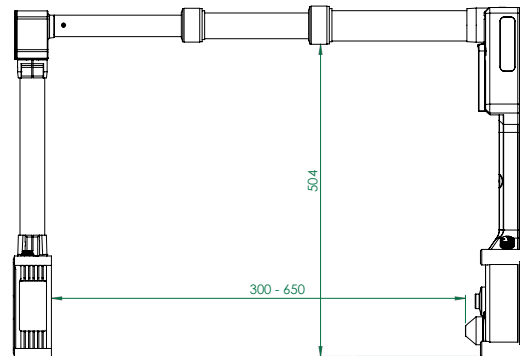

BATTERY OPERATED

CMOS TECHNOLOGY

WIRELESS OR CABLE

RUGGEDIZED

LIVE VIDEO

C-VIEWER APP

FEATURES

Unit

C-VIEW SECURITY

GENERAL

Technology	-	CMOS Active Pixel
Pixel pitch	µm	99
Active area	mm / in	102 x 153 / 4 x 6
Active resolution	pxl	1032 x 1548

BANDWIDTH

Data interface	-	Wi-Fi or Ethernet cable (optional)
Frame rate	fps	up to 30

POWER CONSUMPTION

Power supply	-	18V Dewalt battery
Power	W	67.5 max (X-ray max)
Battery performance	-	~2 (with 5 Ah battery)

INTEGRATION

Dimension detector head	mm / in	292x195x61.5 / 11.50x7.68x2.42
Overall dimension	mm / in	823x292x504 / 32.40x11.5x19.84
Weight	Kg / lbs	<6.5 / 14.3
Adjusting source - detector distance	mm / in	300 - 650 / 11.81 - 25.59

ENVIRONMENTAL

Operating temperature	°C / F°	-30, +50°C / -22, +122°F
Storage temperature	°C / F°	-30, +60°C / -22, +140°F
Humidity	% R.H.	20 - 80
IP Range	-	IP65 (excluding battery)
Software / app	-	Works with C-Viewer app, multiple simultaneous displays, video recording, snapshot, x-ray settings, ...

FACILITATE YOUR X-RAY INSPECTIONS

C-View Security is a live video x-ray image system specifically designed for hand-held inspections. This light weight and ruggedized system is battery operated for field operations.

The video imaging systems allows first responders to have an instant view of the inside of a suspicious item on an integrated display. Save precious time in critical situations with this high resolution imager

DRAWINGS

SAFETY WARNINGS. The Goods can cause death, personal injury or property damage if they are used, operated, maintained, stored or disposed of improperly. In particular, the Goods may emit x-ray radiation, so adequate safety precautions must be taken to minimize exposure. At a minimum, Buyer should adhere to the ALARA (as low as reasonably achievable) principle and should comply with all applicable regulations relating to protection against x-ray emissions.

All specifications are non contractual and subject to change without prior notice.

TELEDYNE ICM

Zoning Les Plenesses / Rue Du Progrès 3 / B-4821 Andrimont (Dison) - Belgium
+32 (0)87 44 01 50 / icm.sales@teledyne.com

TELEDYNE ICM
Everywhereyoulook™

Part of the Teledyne Imaging Group