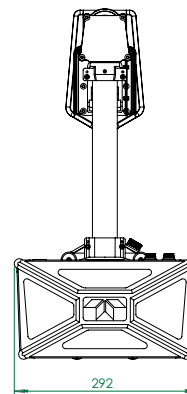

BATTERY OPERATED

CMOS TECHNOLOGY

WIRELESS OR CABLE

RUGGEDIZED

LIVE VIDEO

C-VIEWER APP

FEATURES

Unit

C-VIEW SECURITY

GENERAL

Technology	-	CMOS Active Pixel
Pixel pitch	µm	99
Active area	mm / in	102 x 153 / 4 x 6
Active resolution	pxl	1032 x 1548

BANDWIDTH

Data interface	-	Wi-Fi or Ethernet cable (optional)
Frame rate	fps	up to 30

POWER CONSUMPTION

Power supply	-	18V Dewalt battery
Power	W	67.5 max (X-ray max)
Battery performance	-	~2 (with 5 Ah battery)

INTEGRATION

Dimension detector head	mm / in	292x195x61.5 / 11.50x7.68x2.42
Overall dimension	mm / in	823x292x504 / 32.40x11.5x19.84
Weight	Kg / lbs	<6.5 / 14.3
Adjusting source - detector distance	mm / in	300 - 650 / 11.81 - 25.59

ENVIRONMENTAL

Operating temperature	°C / F°	-30, +50°C / -22, +122°F
Storage temperature	°C / F°	-30, +60°C / -22, +140°F
Humidity	% R.H.	20 - 80
IP Range	-	IP65 (excluding battery)
Software / app	-	Works with C-Viewer app, multiple simultaneous displays, video recording, snapshot, x-ray settings, ...

FACILITATE YOUR X-RAY INSPECTIONS

C-View Security is a live video x-ray image system specifically designed for hand-held inspections. This light weight and ruggedized system is battery operated for field operations.

The video imaging systems allows first responders to have an instant view of the inside of a suspicious item on an integrated display. Save precious time in critical situations with this high resolution imager

DRAWINGS

SAFETY WARNINGS. The Goods can cause death, personal injury or property damage if they are used, operated, maintained, stored or disposed of improperly. In particular, the Goods may emit x-ray radiation, so adequate safety precautions must be taken to minimize exposure. At a minimum, Buyer should adhere to the ALARA (as low as reasonably achievable) principle and should comply with all applicable regulations relating to protection against x-ray emissions.

All specifications are non contractual and subject to change without prior notice.

TELEDYNE ICM

Zoning Les Plenesses / Rue Du Progrès 3 / B-4821 Andrimont (Dison) - Belgium
+32 (0)87 44 01 50 / icm.sales@teledyne.com

TELEDYNE ICM
Everywhereyoulook™

Part of the Teledyne Imaging Group