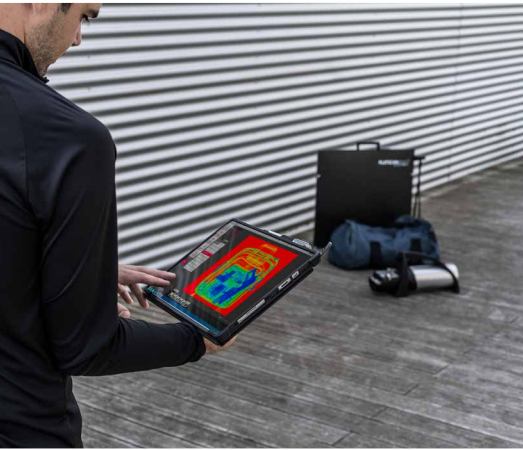

THE ULTIMATE X-RAY SOLUTION

C-VIEW SECURITY

Real-Time X-Ray Inspection

TELEDYNE ICM
Everywhereyoulook™

Part of the Teledyne Imaging Group

Real-time X-Ray Inspection

BATTERY OPERATED

CMOS TECHNOLOGY

WIRELESS OR CABLE

RUGGEDIZED

LIVE VIDEO

C-VIEWER APP

FEATURES

Unit

C-VIEW SECURITY

GENERAL

FACILITATE YOUR X-RAY INSPECTIONS

C-View Security is a live video x-ray image system specifically designed for hand-held inspections. This light weight and ruggedized system is battery operated for field operations.

The video imaging systems allows first responders to have an instant view of the inside of a suspicious item on an integrated display. Save precious time in critical situations with this high resolution imager